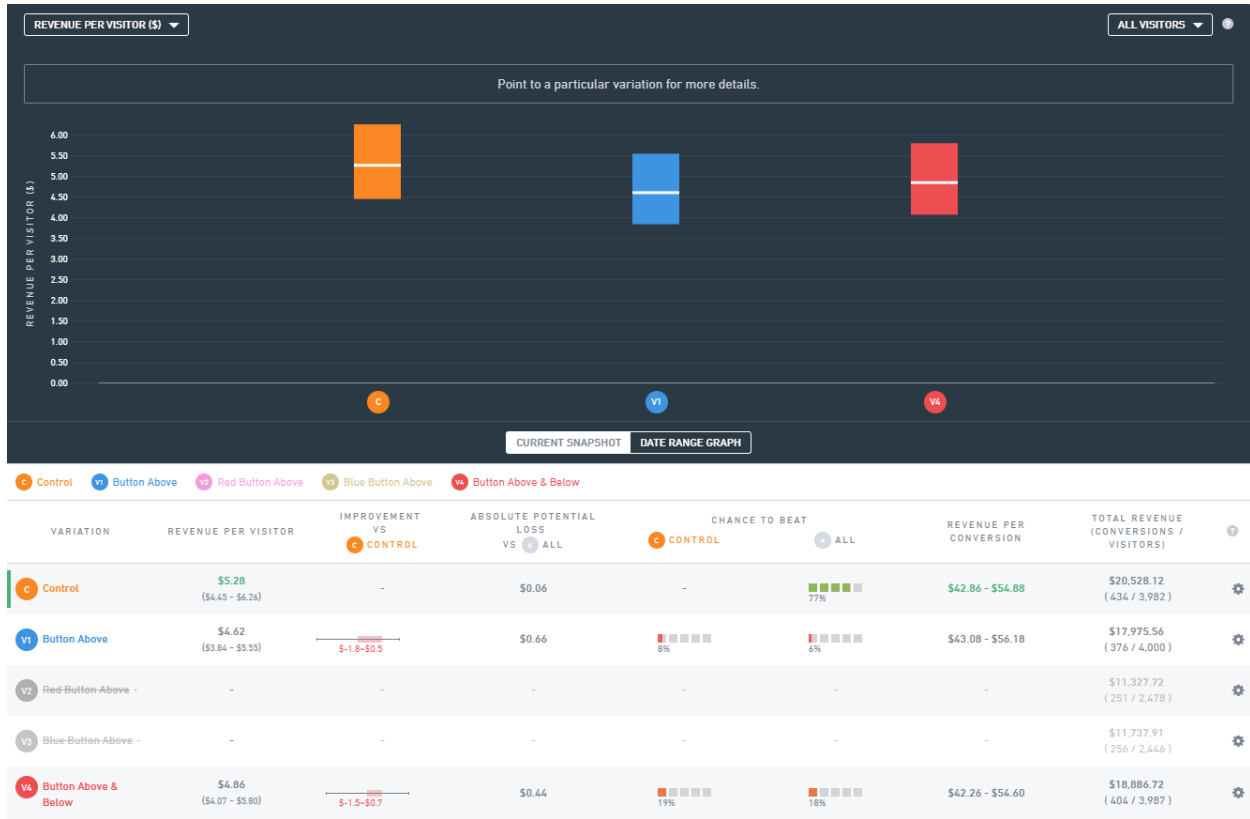

CENTERED

OFFSET

Quantity

Add to Cart

Button Above Red:

Results:

Revenue Chart

Checkout Page Visits: